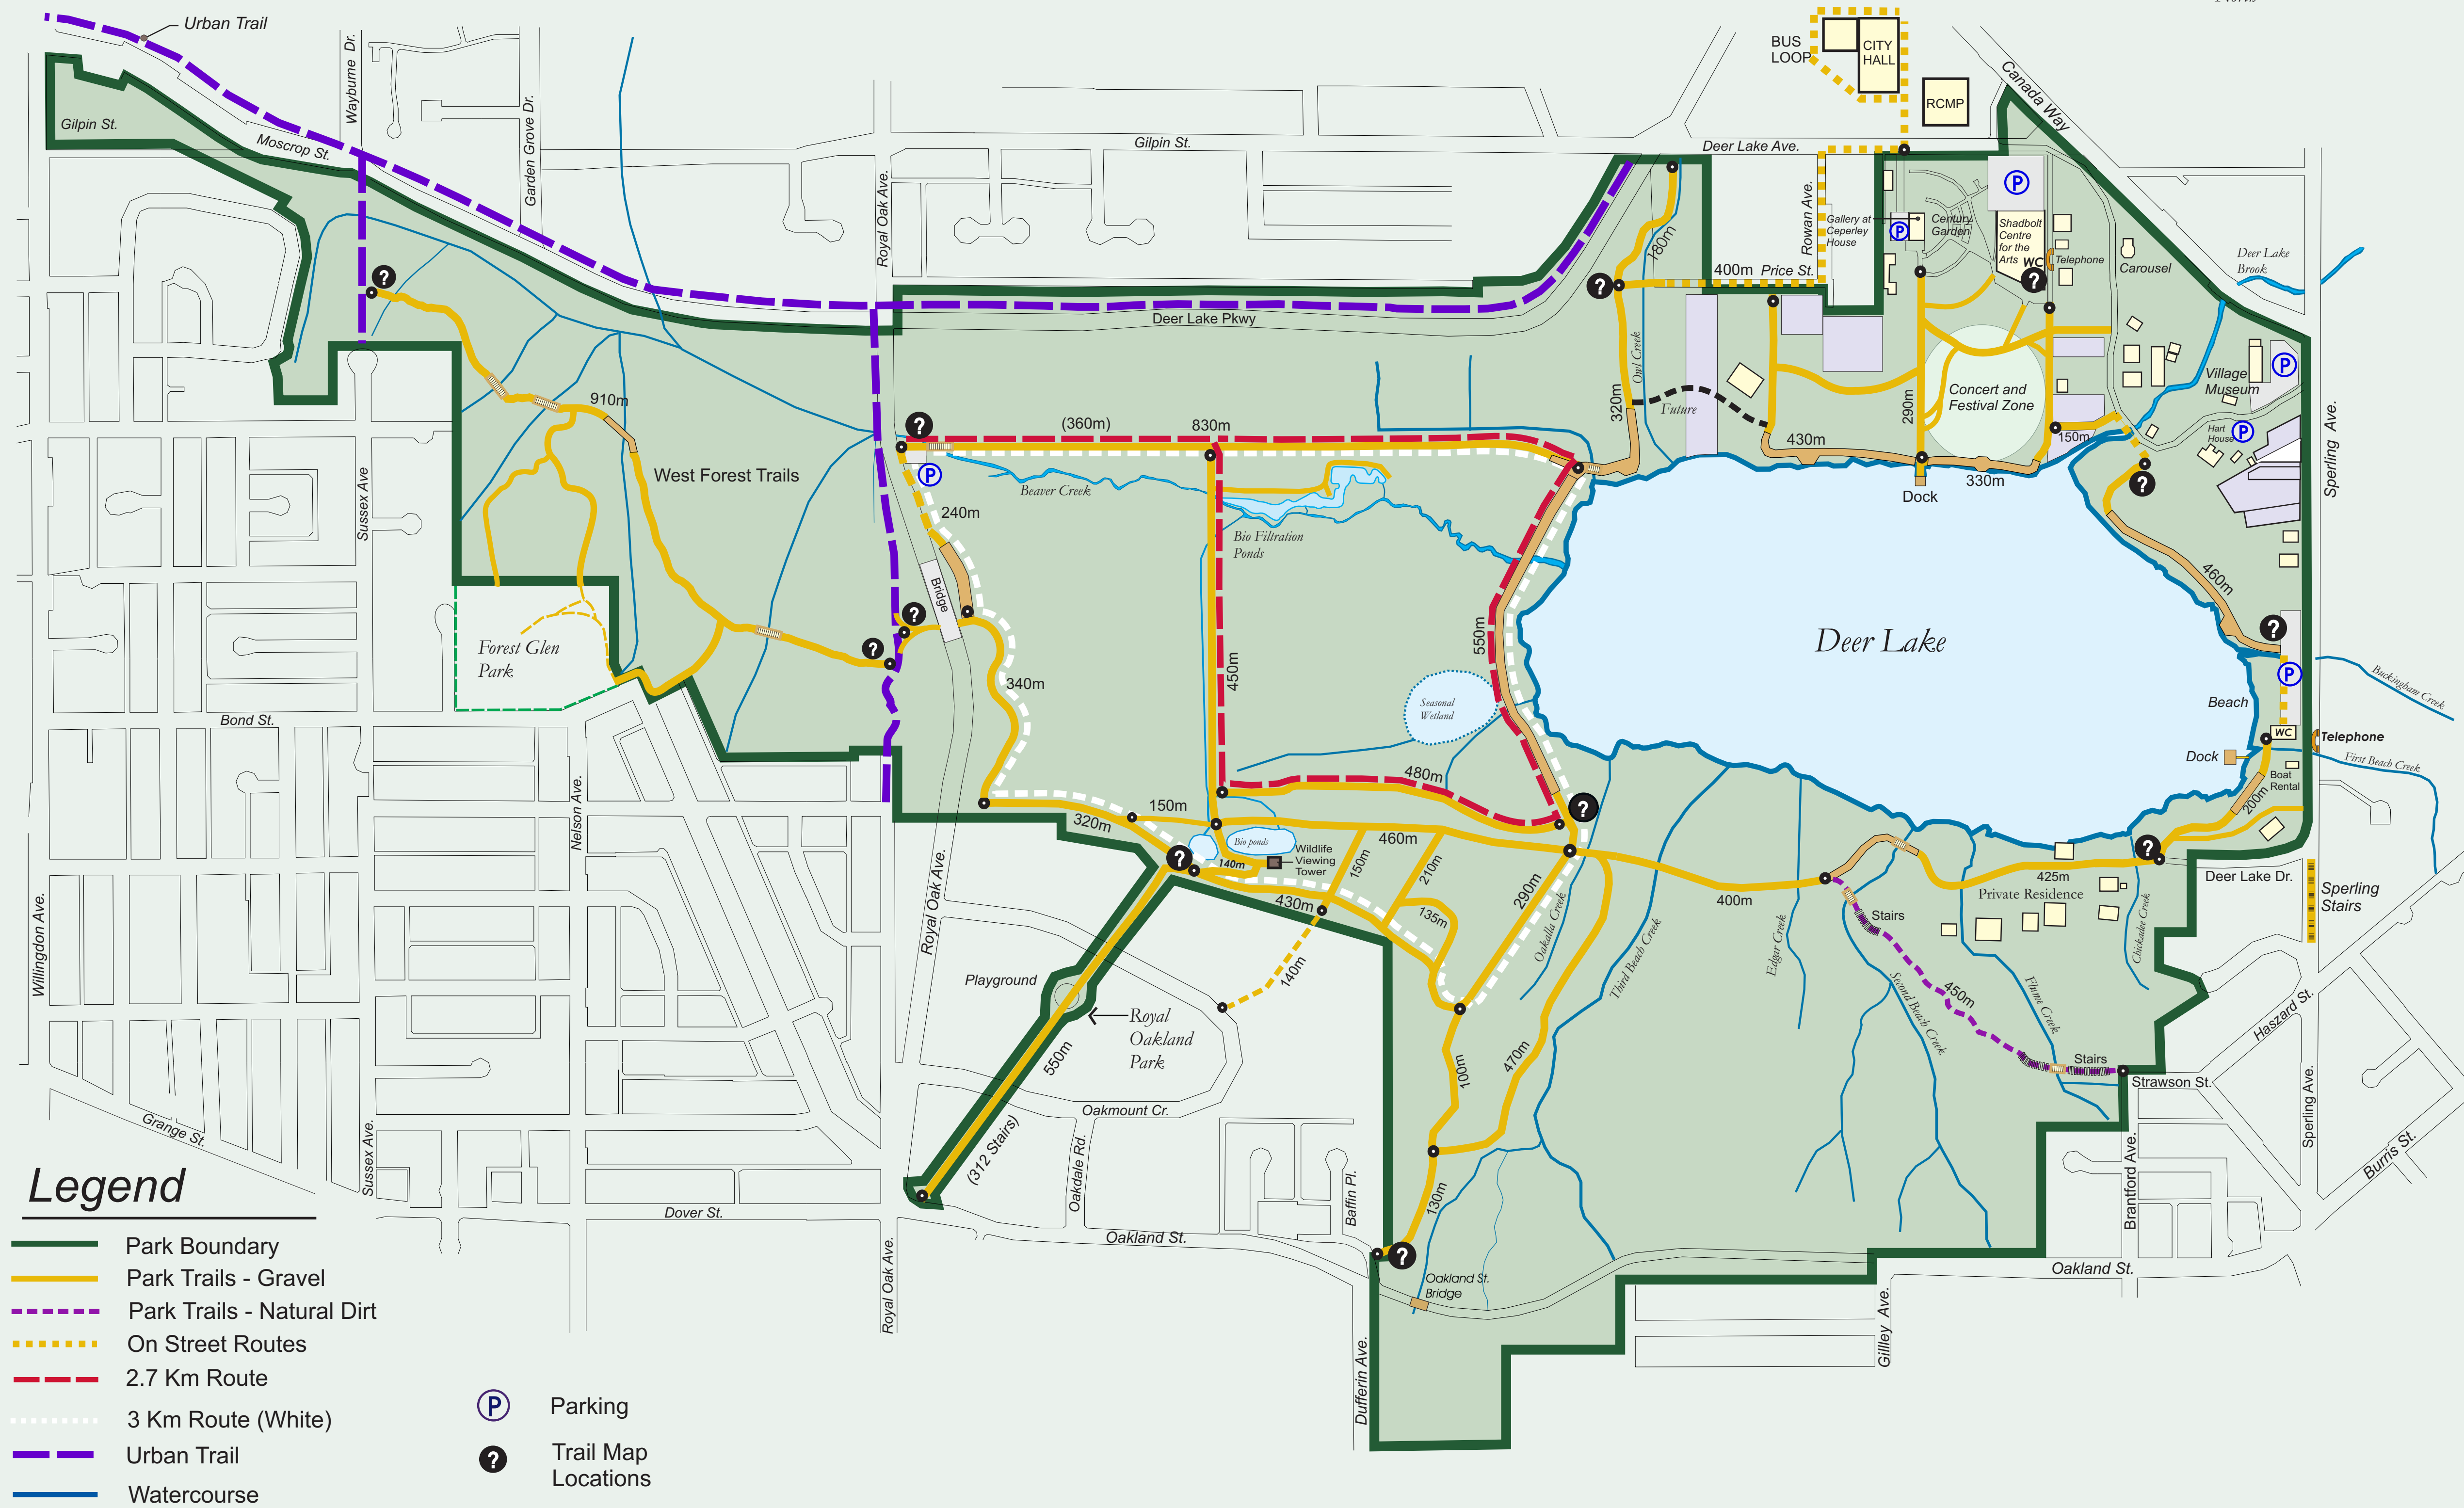

Welcome To Deer Lake Park

Legend

- Park Boundary
- Park Trails - Gravel
- Park Trails - Natural Dirt
- On Street Routes
- 2.7 Km Route
- 3 Km Route (White)
- Urban Trail
- Watercourse
- Future Trail Connection
- Boardwalk
- Parking
- Trail Map Locations
- Private Property

Use this map for general reference only.
Information is approximate and may not be current.

Email : parks@burnaby.ca