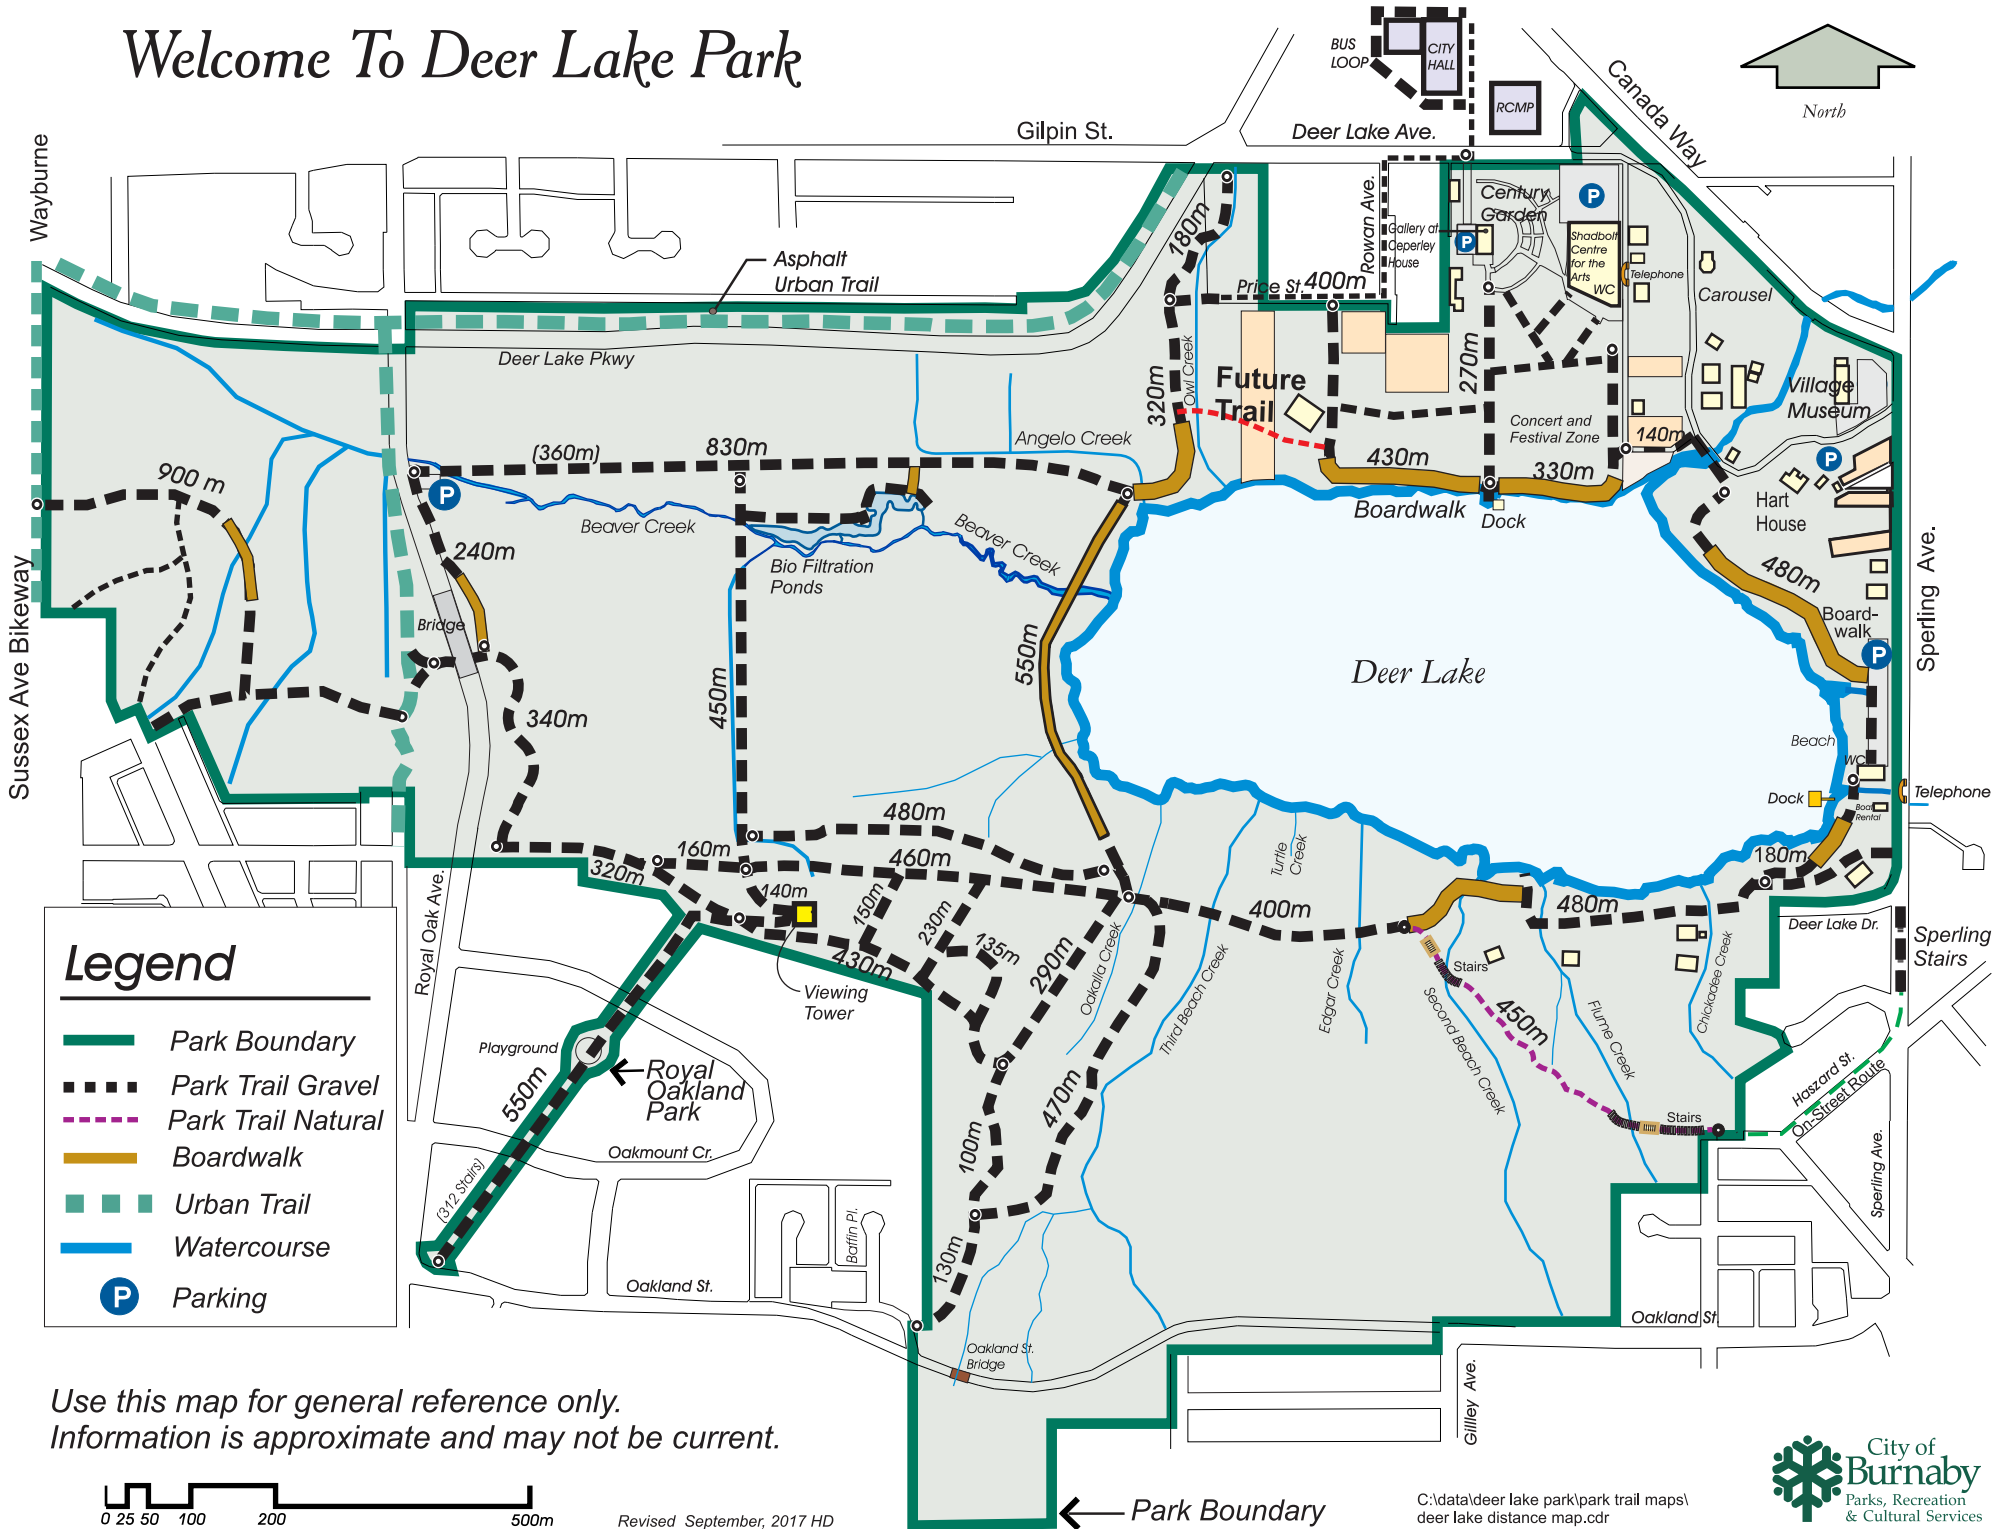

# Welcome To Deer Lake Park

Use this map for general reference only.  
Information is approximate and may not be current.

Revised September, 2017 HD

C:\data\deer lake park\park trail maps\  
deer lake distance map.cdr