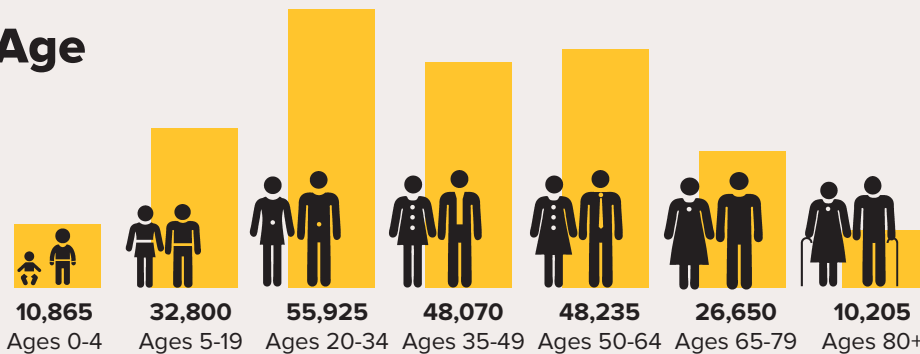

BURNABY BY THE NUMBERS

Population (2016)

232,755

While Burnaby occupies just over 3% of the land area of Metro Vancouver, it accounts for approximately 10% of the region's population. It is the third largest city in British Columbia.

Employment

144,322
Jobs

6.4%
Unemployment Rate

Burnaby is a net regional employer with 12 jobs for every 10 workers.

Top 5 occupations

- 26%** Sales & Service Occupations
- 19%** Business, Finance & Administration Occupations
- 11%** Trades, Transport & Equipment Operators and Related Occupations
- 10%** Management Occupations
- 10%** Education, Law & Social, Community & Government Services

Age

Languages spoken at home

50%

of Burnaby's population were born outside Canada. The top three places of birth were China, Hong Kong, and the Philippines.

40.3 Years Old

The population is getting older. In 1996, the average age was 37.8 compared to 40.3 in 2016.