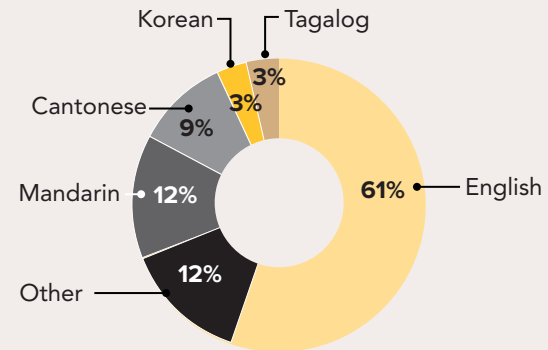

BURNABY BY THE NUMBERS

Population (2016)

232,755

While Burnaby occupies just over 3% of the land area of Metro Vancouver, it accounts for approximately 10% of the region's population. It is the third largest city in British Columbia.

Employment

144,322
Jobs

6.4%
Unemployment Rate

Burnaby is a net regional employer with 12 jobs for every 10 workers.

Top 5 occupations

- 26%** Sales & Service Occupations
- 19%** Business, Finance & Administration Occupations
- 11%** Trades, Transport & Equipment Operators and Related Occupations
- 10%** Management Occupations
- 10%** Education, Law & Social, Community & Government Services

Age

Languages spoken at home

50%

of Burnaby's population were born outside Canada. The top three places of birth were China, Hong Kong, and the Philippines.

40.3 Years Old

The population is getting older. In 1996, the average age was 37.8 compared to 40.3 in 2016.