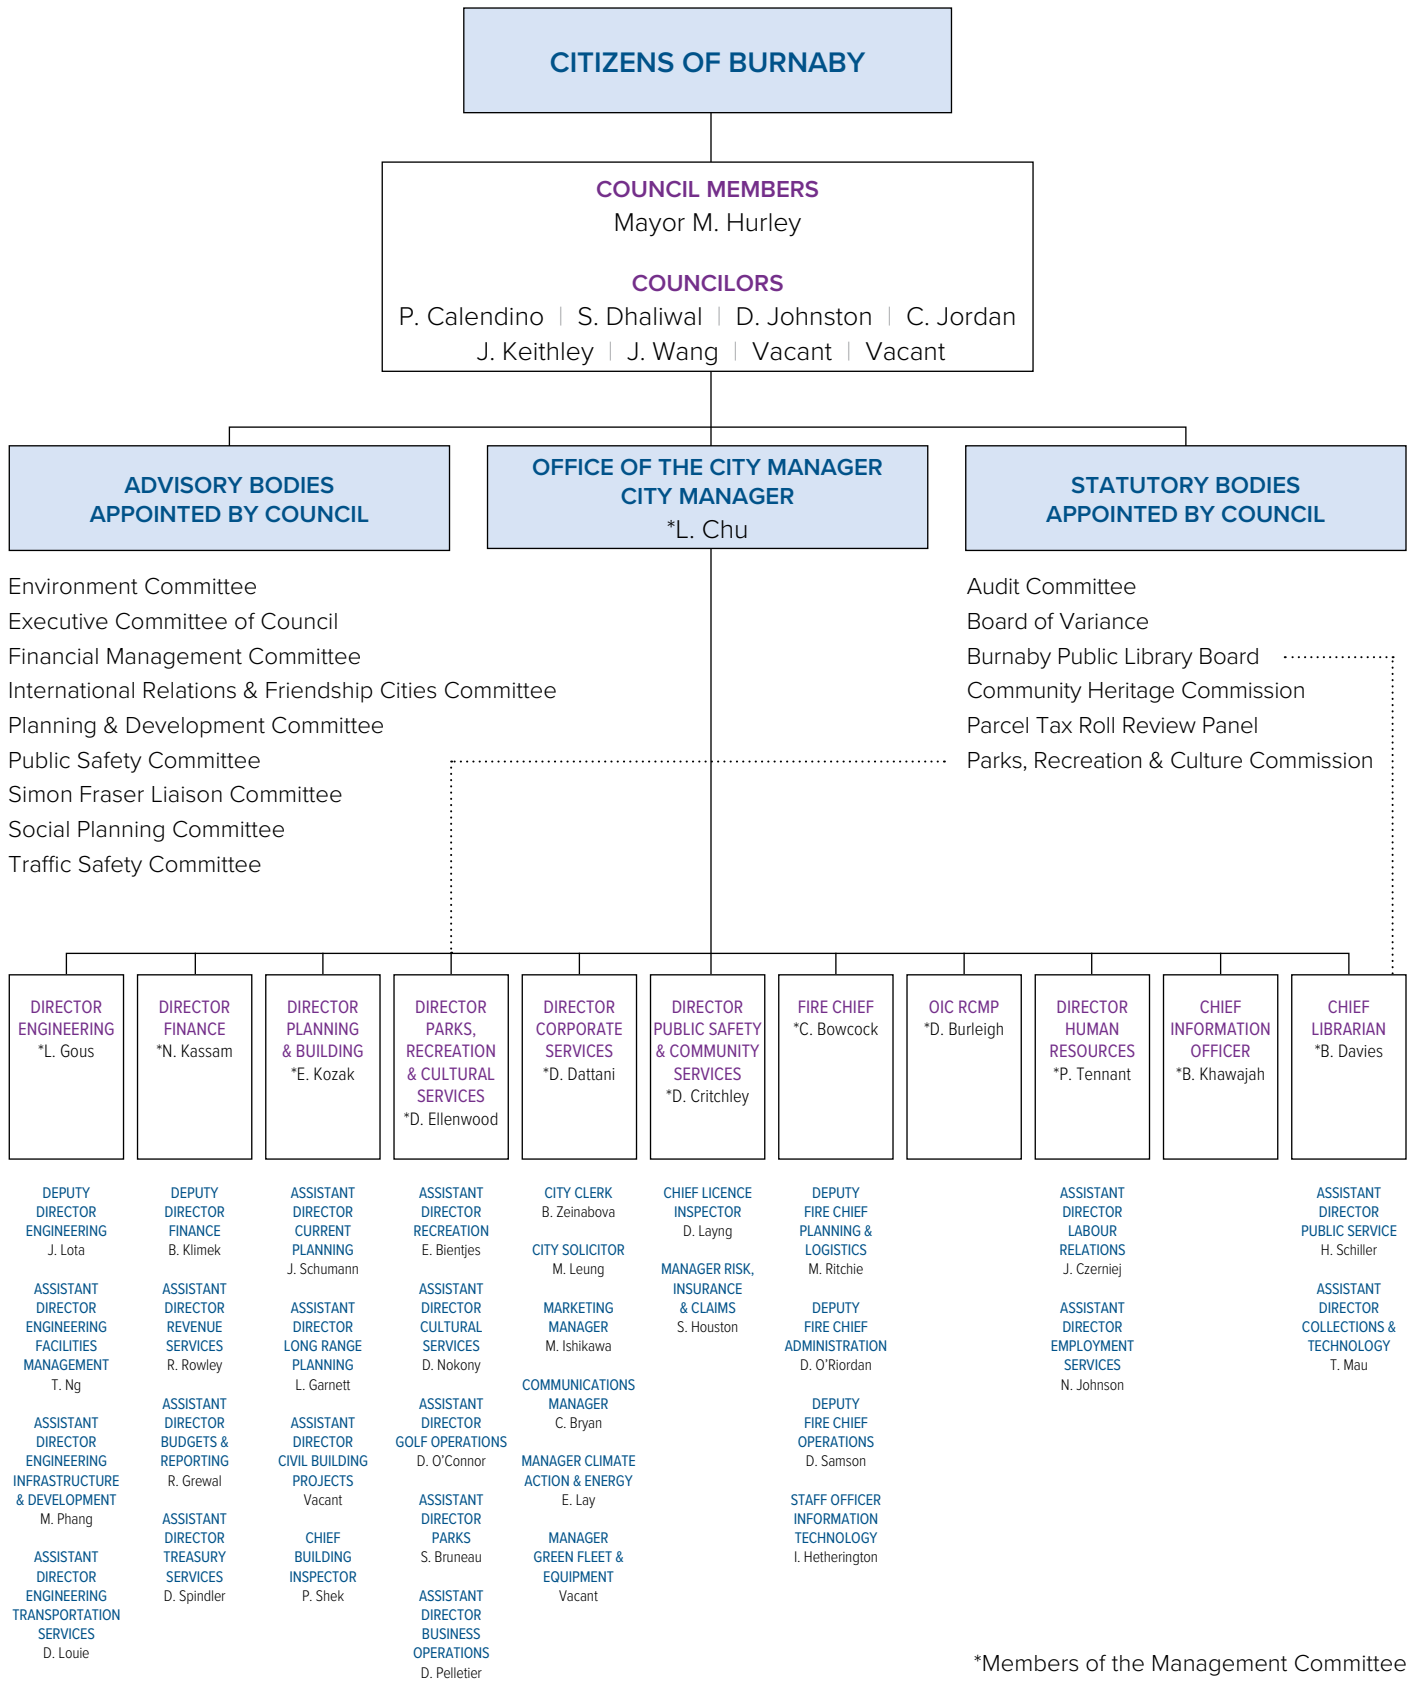

Citizens of Burnaby Organizational Chart

*Members of the Management Committee

This organization chart shows reporting relationships only and does not necessarily reflect levels of responsibility.

Current as of January 18, 2021