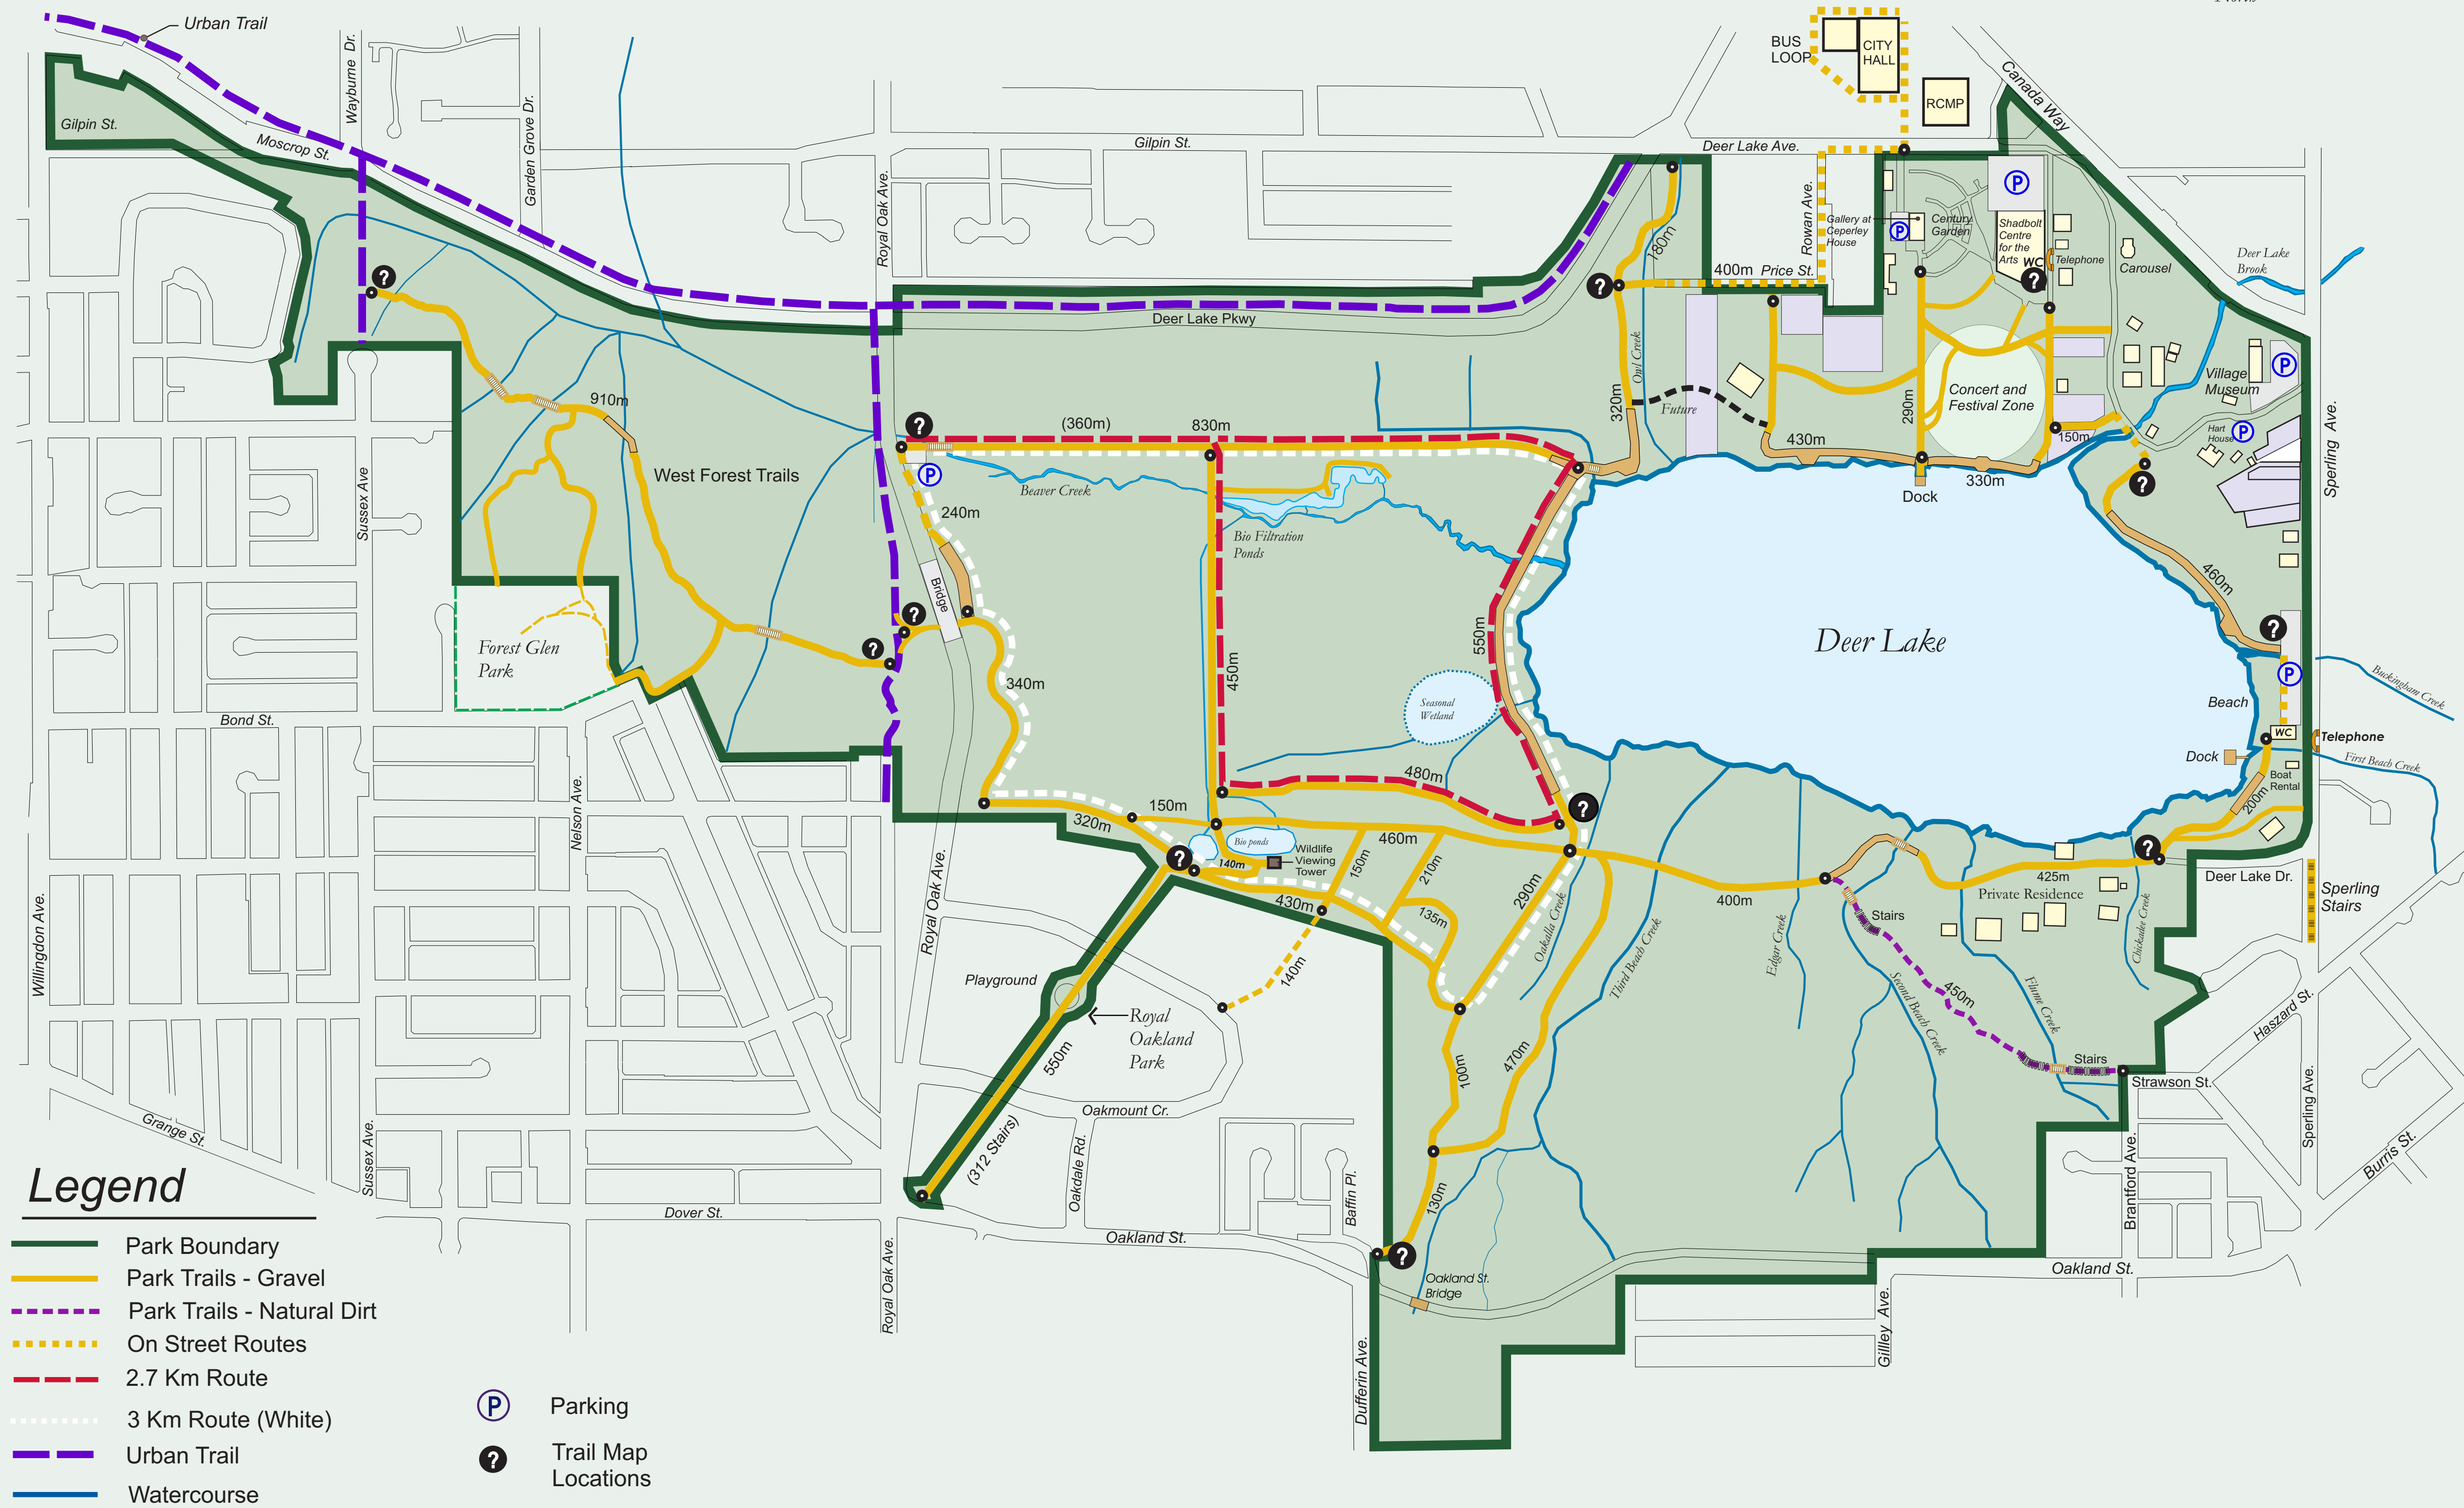

Welcome To Deer Lake Park

Legend

- Park Boundary
- Park Trails - Gravel
- Park Trails - Natural Dirt
- On Street Routes
- 2.7 Km Route
- 3 Km Route (White)
- Urban Trail
- Watercourse
- Future Trail Connection
- Boardwalk
- Parking
- Trail Map Locations
- Private Property

Use this map for general reference only.
Information is approximate and
may not be current.

Email : parks@burnaby.ca