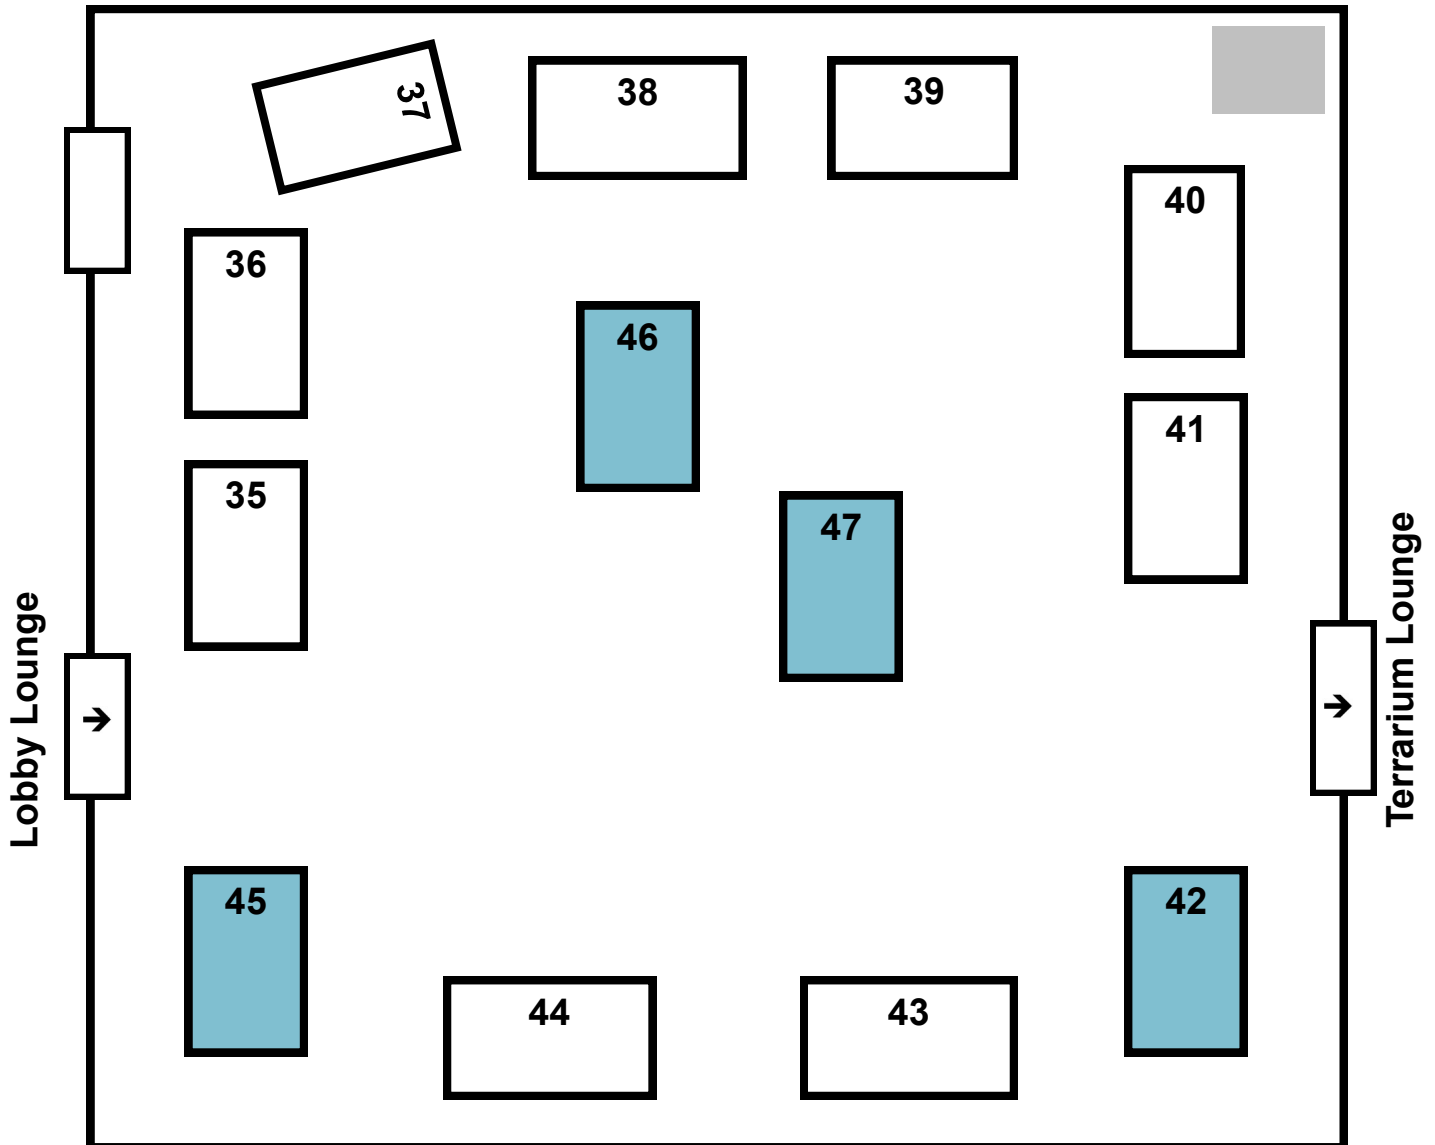

Confederation Community Centre - Flea Market Activity Hall Floor Plan

Floor plan NOT to scale - for reference only

2 chairs will be provided at each table

Confederation Community Centre - Flea Market Program Room 3 Floor Plan

Floor plan NOT to scale - for reference only

Table location suitable for rack

2 chairs will be provided at each table

Confederation Community Centre - Flea Market Terrarium Lounge Floor Plan

Floor plan NOT to scale - for reference only