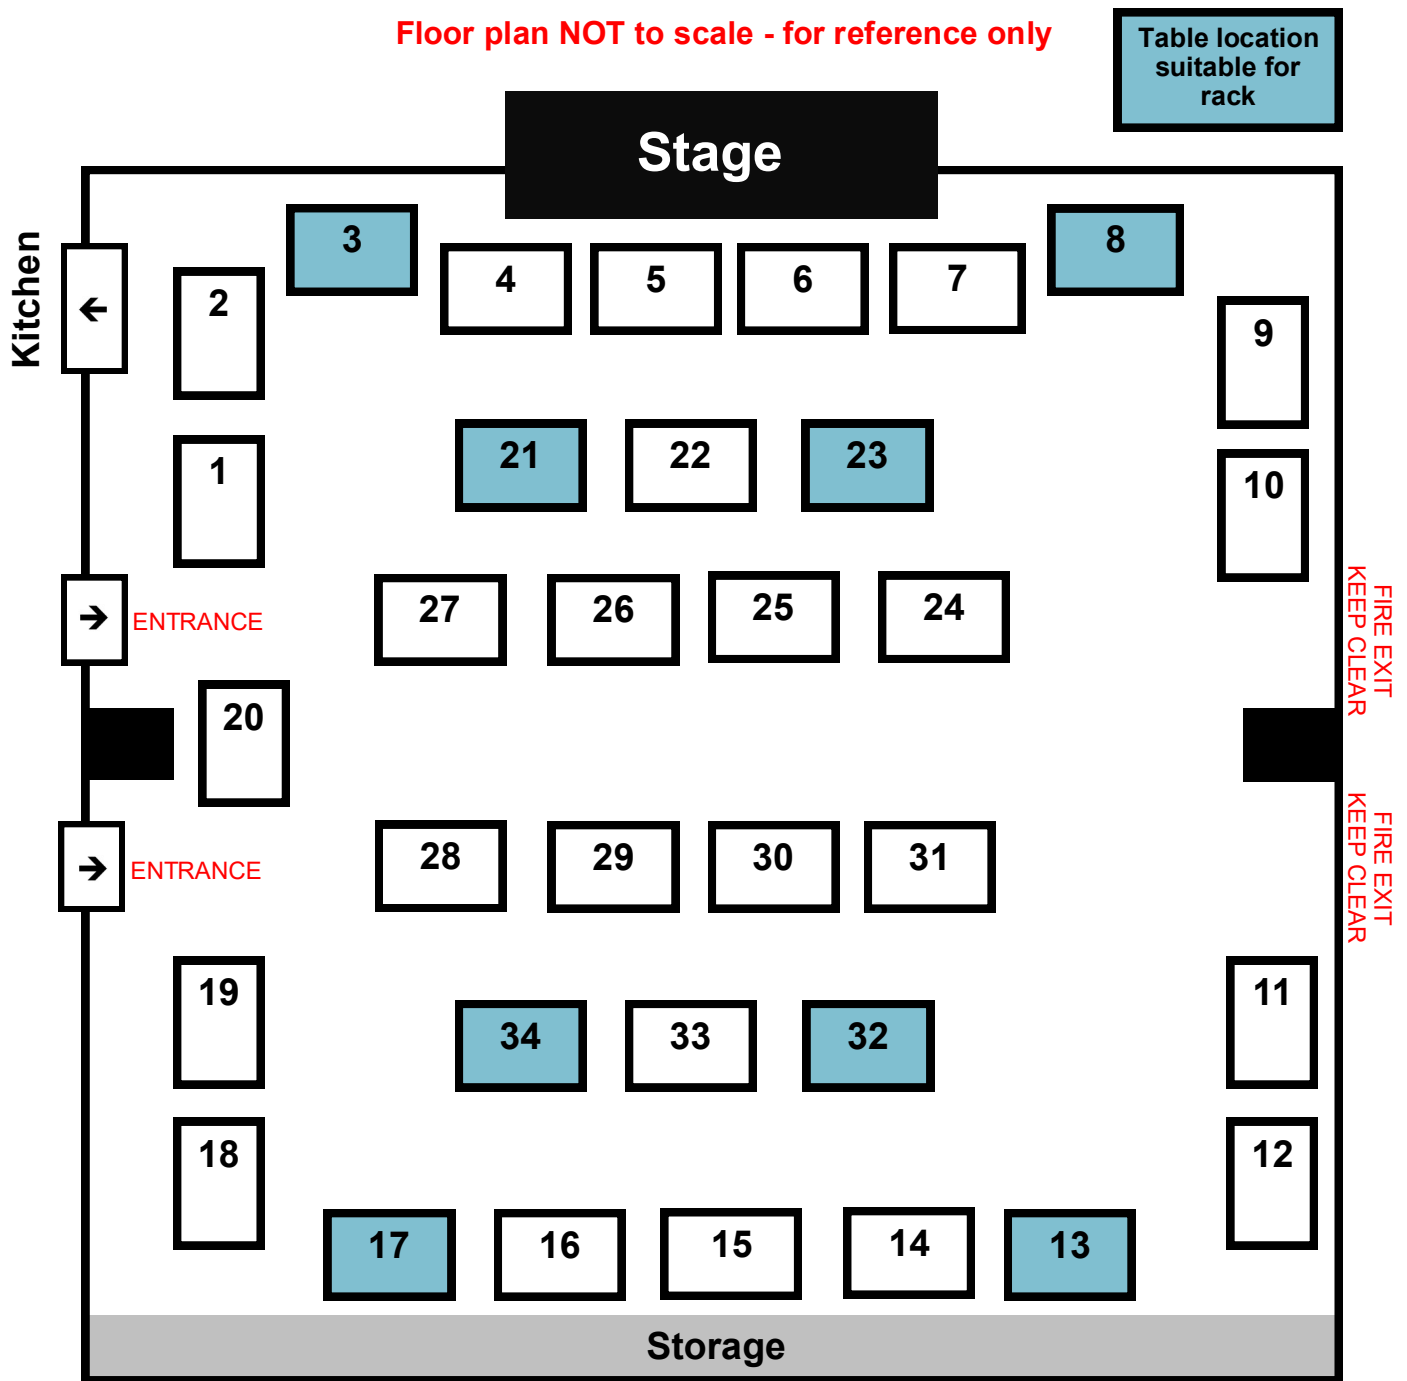

Confederation Community Centre - Flea Market Activity Hall Floor Plan

Floor plan NOT to scale - for reference only

2 chairs will be provided at each table

Confederation Community Centre - Flea Market Program Room 3 Floor Plan

Floor plan NOT to scale - for reference only

Table location suitable for rack

2 chairs will be provided at each table

Confederation Community Centre - Flea Market Terrarium Lounge Floor Plan

Floor plan NOT to scale - for reference only